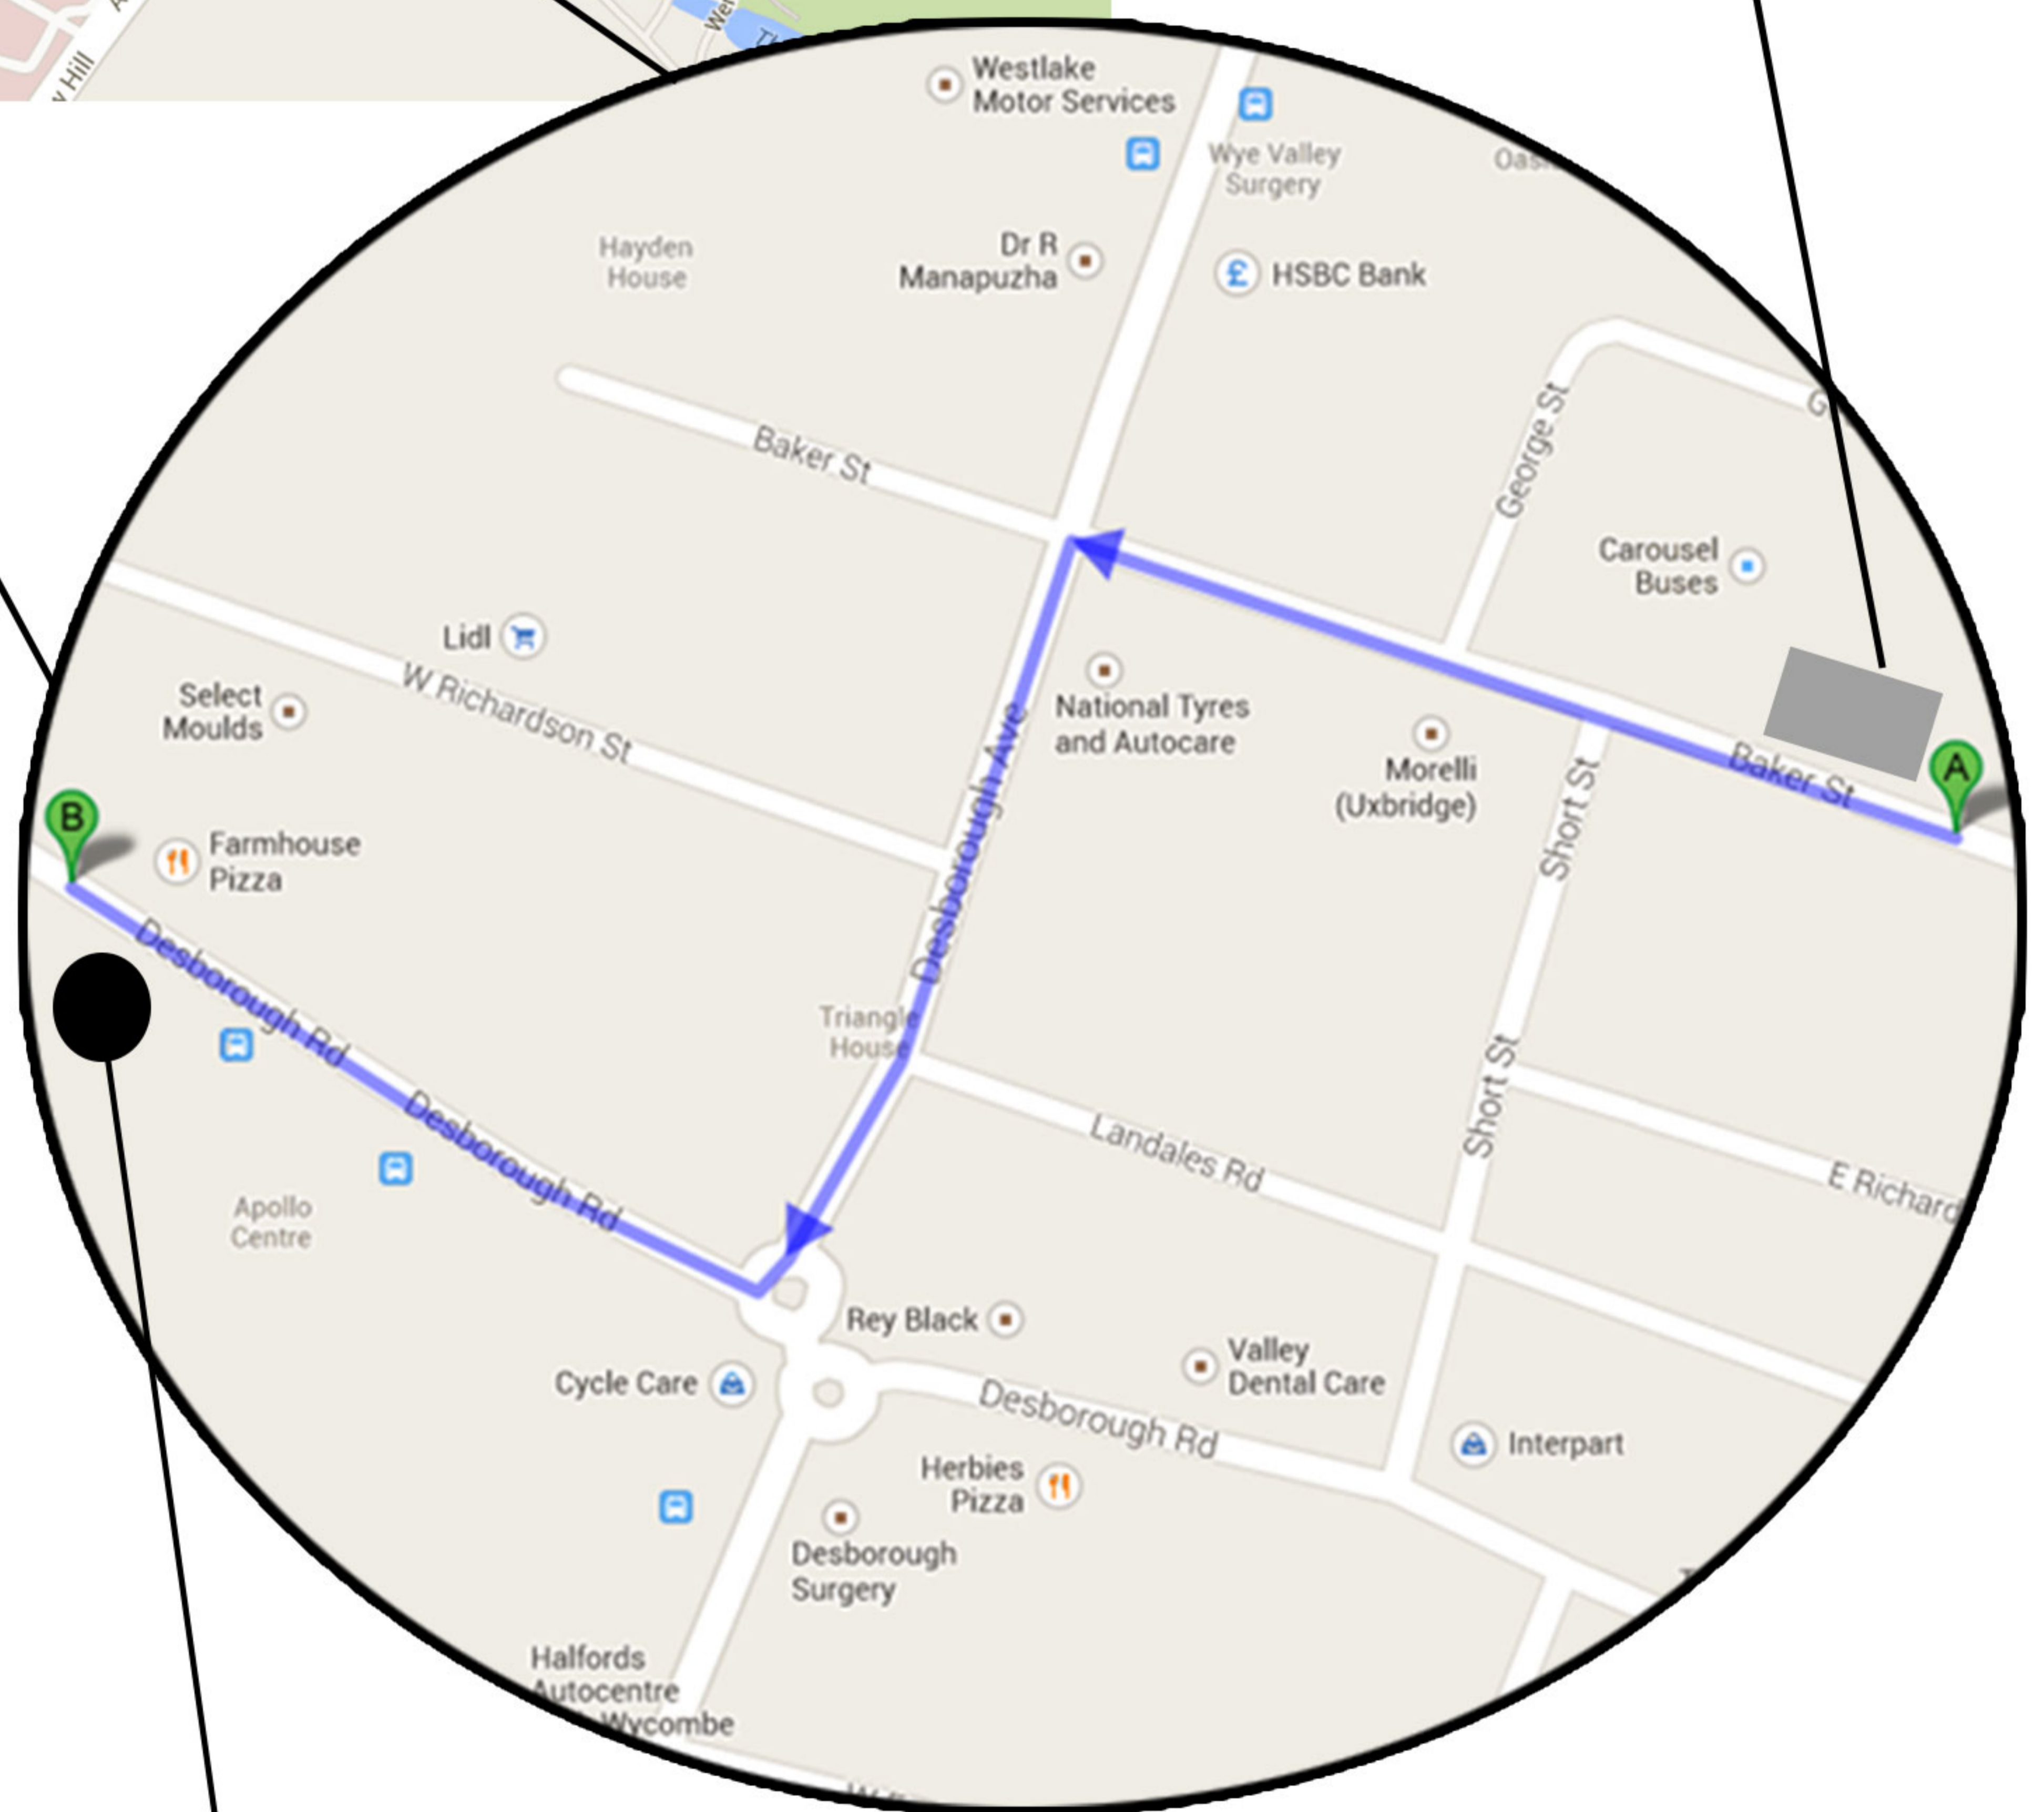

How to find the Coeliac UK office and where to park

The office does not have a visitor car park but parking is available in the nearby Baker Street car park shown in grey on the map below.

Baker Street car park
Postcode for satnav:
HP11 2RX

Visiting Coeliac UK

Unfortunately there is no visitor parking available. The closest car park is Baker Street located in grey on the map. Parking is £3 per day and the site is just a short walk from the office. Just walk along Baker Street, turn left onto Desborough Avenue, at the roundabouts turn right onto Desborough Road, walk down the road and the Apollo Centre will be on your left.