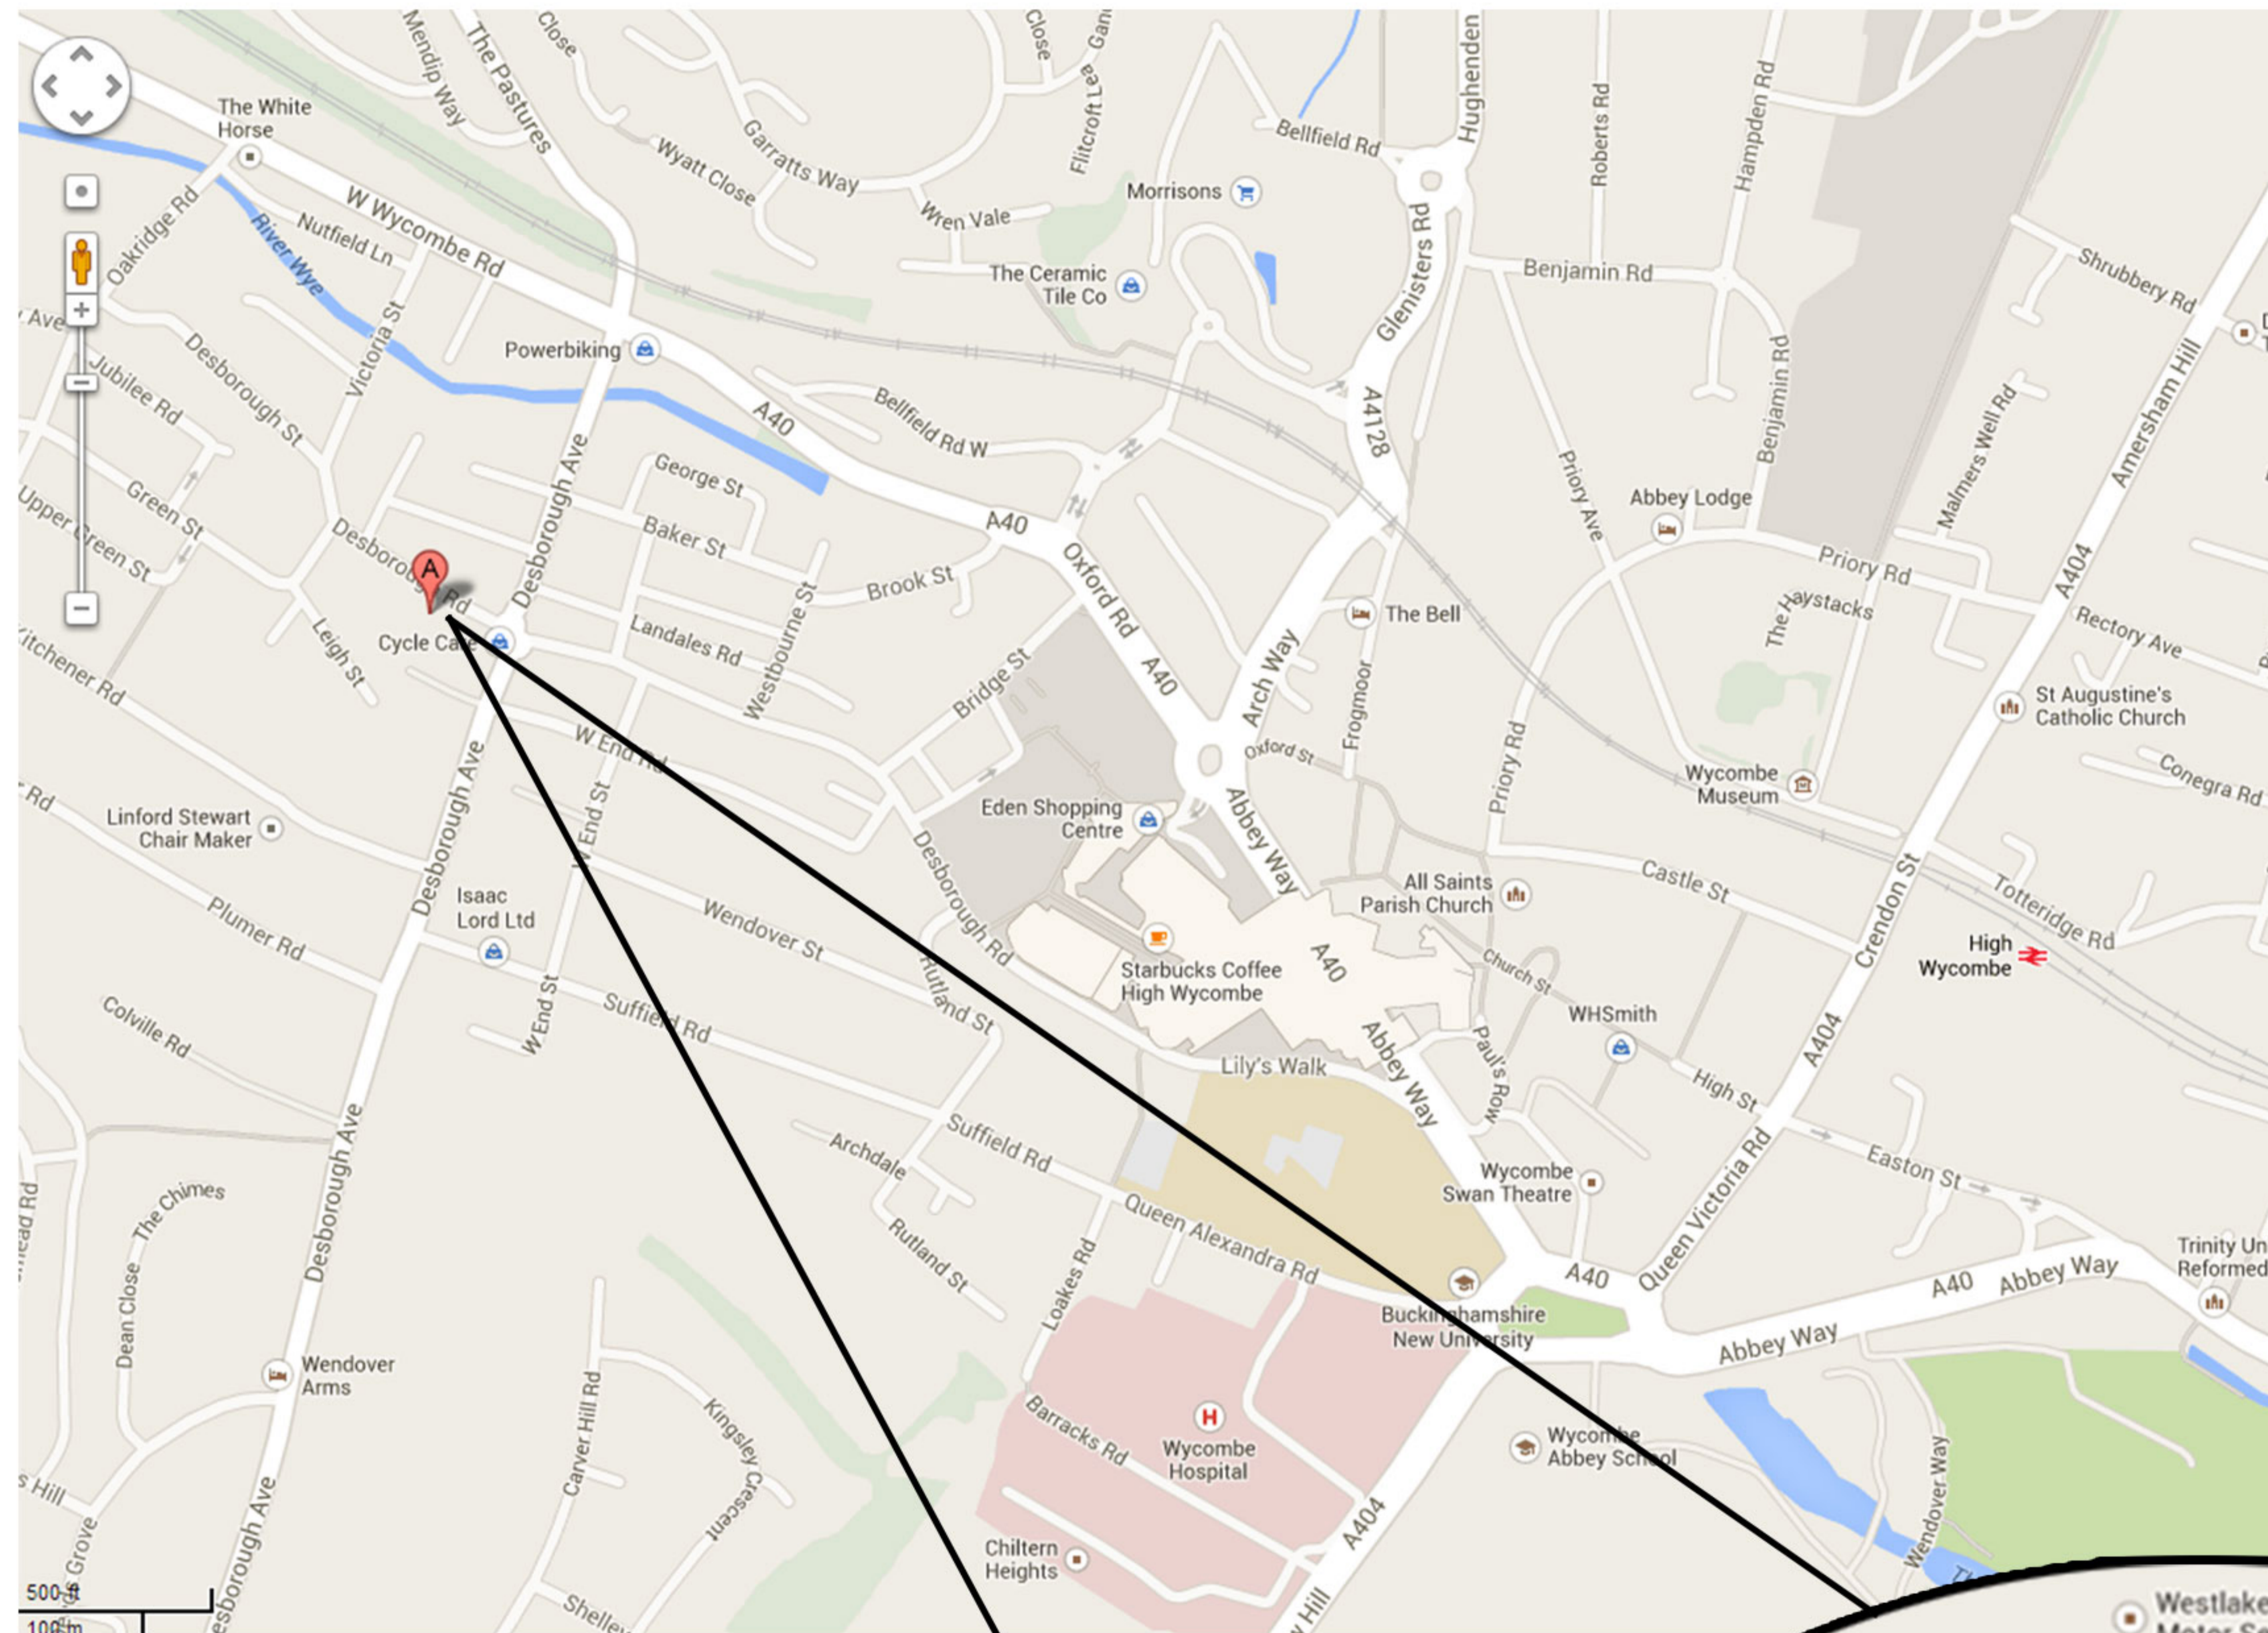

How to find the Coeliac UK office and where to park

The office does not have a visitor car park but parking is available in the nearby Baker Street car park shown in grey on the map below.

Baker Street car park
Postcode for satnav:
HP11 2RX

Visiting Coeliac UK

Unfortunately there is no visitor parking available. The closest car park is Baker Street located in grey on the map. Parking is £3 per day and the site is just a short walk from the office. Just walk along Baker Street, turn left onto Desborough Avenue, at the roundabouts turn right onto Desborough Road, walk down the road and the Apollo Centre will be on your left.